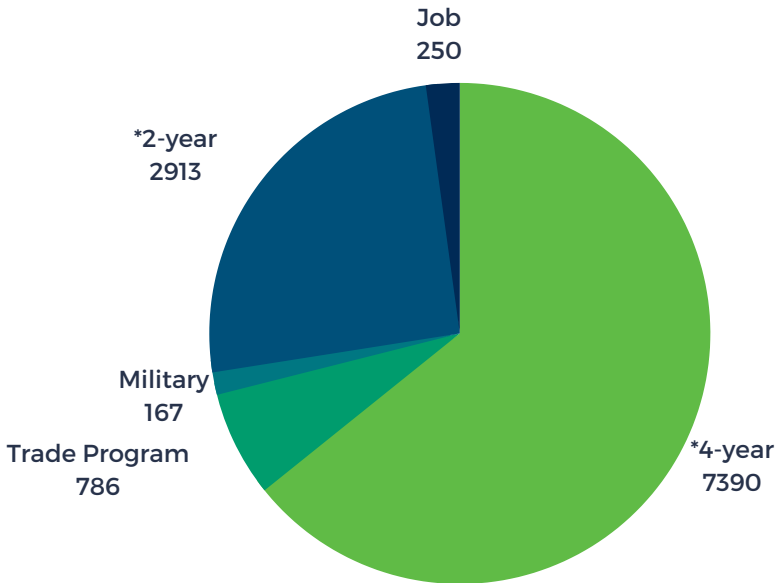

Apply Kansas

2021 ANNUAL REPORT

OCTOBER 2021 COLLEGE APPLICATION MONTH

APPLY Kansas gives high school seniors time & space during the school day to work on their post high school plans. With help and guidance from school staff, community & post-secondary partners, seniors submit applications & supplemental forms for post-secondary institutions, scholarships, trade programs, jobs and military placement following graduation.

APPLY Kansas Applications

***6,303** Applications went to
Kansas Public Institutions

"1, 2, 4 OR MORE"

APPLY Kansas supports students seeking every post-secondary path. Our site coordinators across the state educate students on how to apply and access funds to affordably reach their dreams through education at the university, community college, or technical college. We also support and plan with those seniors who want to serve in the military or pursue a skill in a trade or apprenticeship program. Whether your dream requires **"1, 2 4 or More"** years of post-secondary education, APPLY Kansas schools will help you get there.