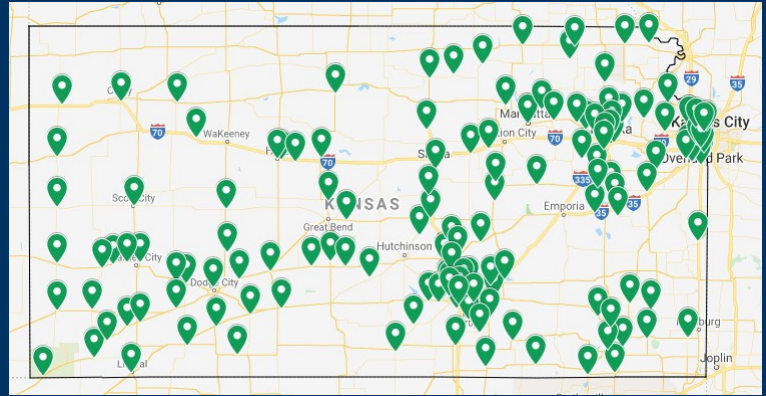

APPLY Kansas Applications

***6,303** Applications went to
Kansas Public Institutions

"1, 2, 4 OR MORE"

APPLY Kansas supports students seeking every post-secondary path. Our site coordinators across the state educate students on how to apply and access funds to affordably reach their dreams through education at the university, community college, or technical college. We also support and plan with those seniors who want to serve in the military or pursue a skill in a trade or apprenticeship program. Whether your dream requires **"1, 2 4 or More"** years of post-secondary education, APPLY Kansas schools will help you get there.

2021 AT A Glance

159
Schools

126
Schools
reporting data

7,818
Seniors

11,506
Applications

73 (58%) schools
have 40% or more economically
disadvantaged students

On the Map

159 high schools registered to host an Apply Kansas event in 2021. While we cover all parts of Kansas, we haven't reached every high school. We'd love to include your school this fall!

Register today:

<https://www.kansasregents.org/students/apply-kansas>

*Help us fill the open spaces on this map!
Encourage schools in your area to join the campaign*

2021 Impact

- ↑ 17% Site Participation
- ↑ 60% Student Participation
- ↑ 95% Application Submission