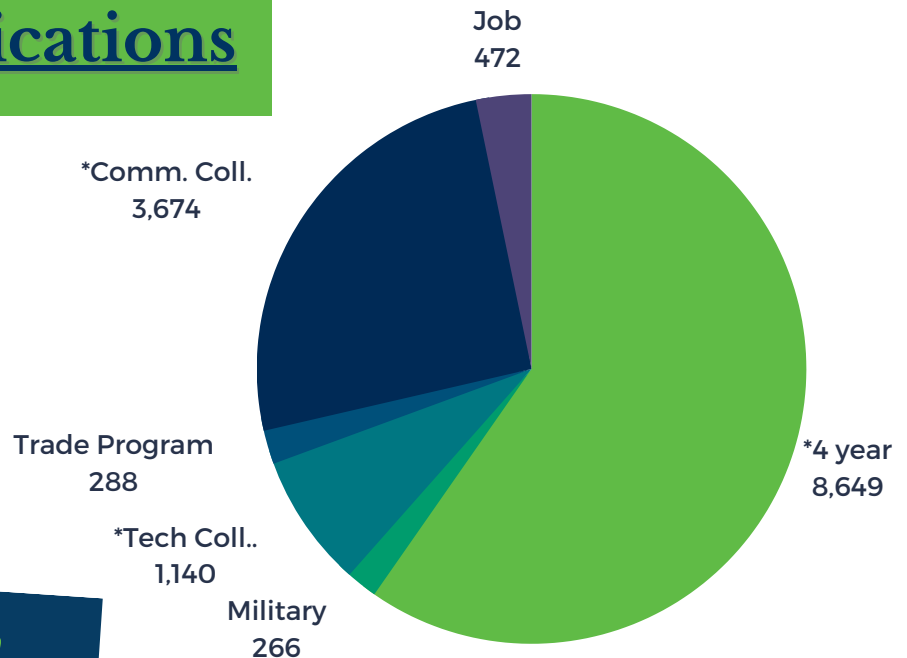

101 (63%) schools
have 40% or more students
qualifying for free/reduced lunch

Apply Kansas 2022 ANNUAL REPORT

OCTOBER 2022 COLLEGE APPLICATION MONTH

APPLY Kansas gives high school seniors time & space during the school day to work on their post high school plans. With help and guidance from school staff, community & post-secondary partners, seniors submit applications & supplemental forms for post-secondary institutions, scholarships, trade programs, jobs and military placement following graduation. Apply Kansas works in conjunction with the [American College Application Campaign](#).

#APPLYKS

@applyks

@applyks

@applyks

APPLY Kansas Applications

All applications are celebrated in the APPLY Kansas campaign!

Using each student's Individual Plan of Study (IPS), APPLY Kansas schools help seniors reach their goals.

***8,680 Applications** went to
Kansas Public Institutions

"Every Application is a Celebration!"

2022 Impact

↑ 27% Site Participation

↑ 29% Student Participation

↑ 26% Application Submission

	2019	2020	2021	2022
Schools	83	108	126	160
Students	5,035	4,897	7,818	10,123
Apps	6,041	5,910	11,506	14,489

Stats since KBOR & APPLY Kansas joined in 2020:

↑ 93% Site Participation

↑ 101% Student Participation

↑ 139% Application Submission

↑ 140% Kansas Public Applications

APPLY KANSAS EVENT
FAFSA COMPLETION EVENT
COLLEGE SIGNING DAY