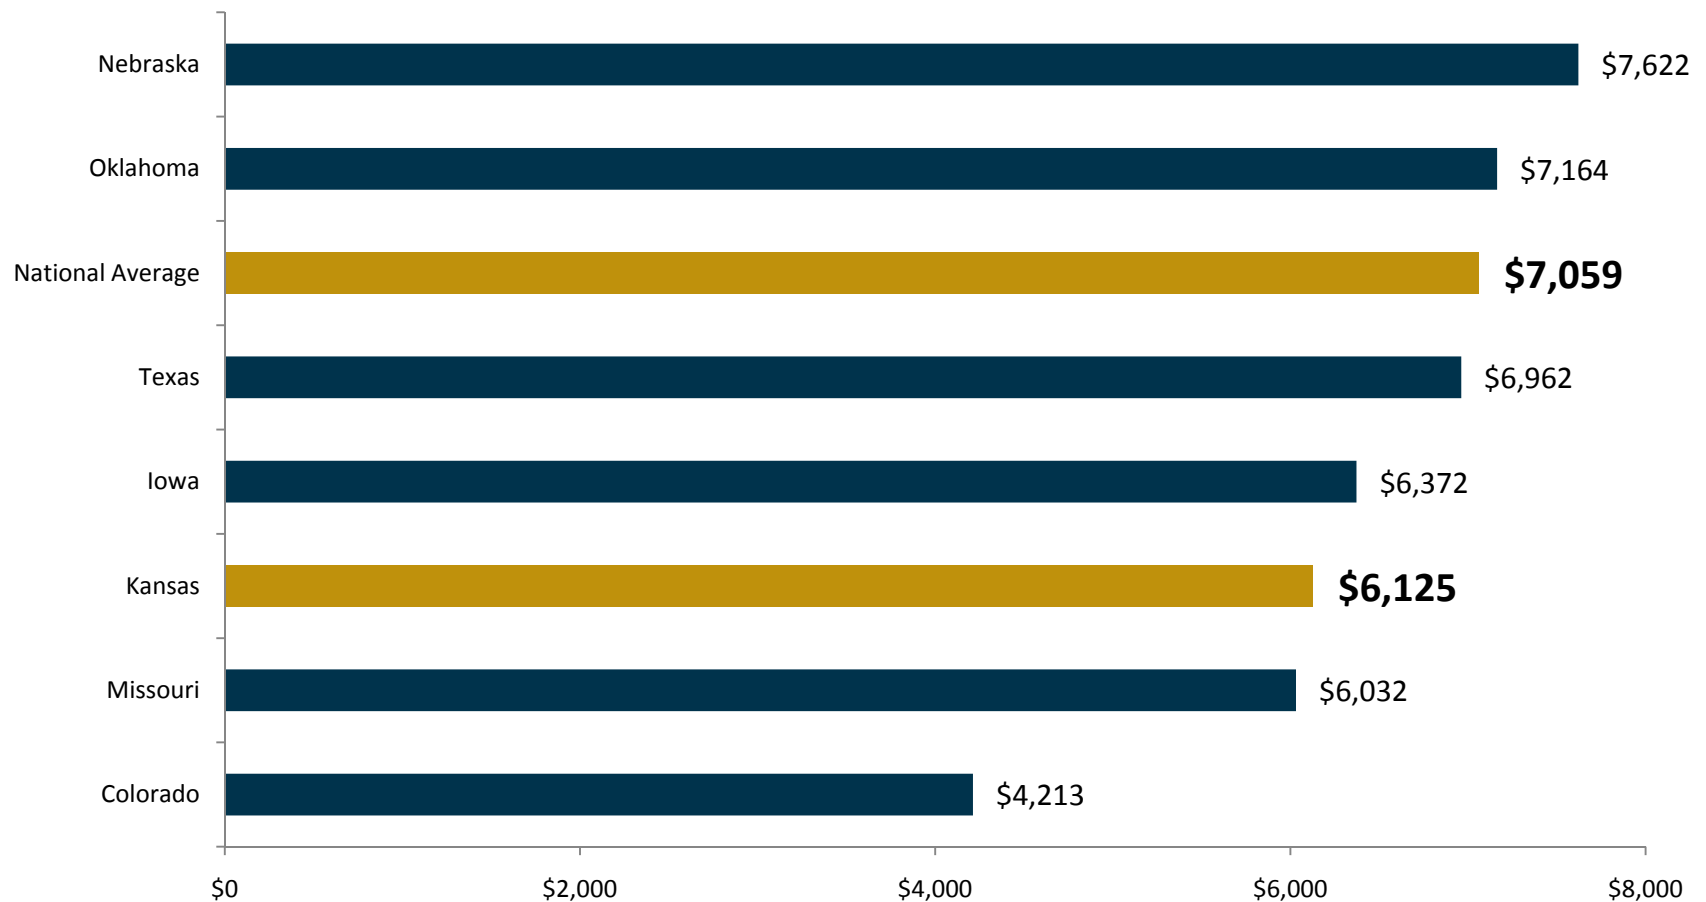

How Kansas Compares To The Region... State & Local Public Higher Education Support per FTE Student (FY08):

*Systemwide