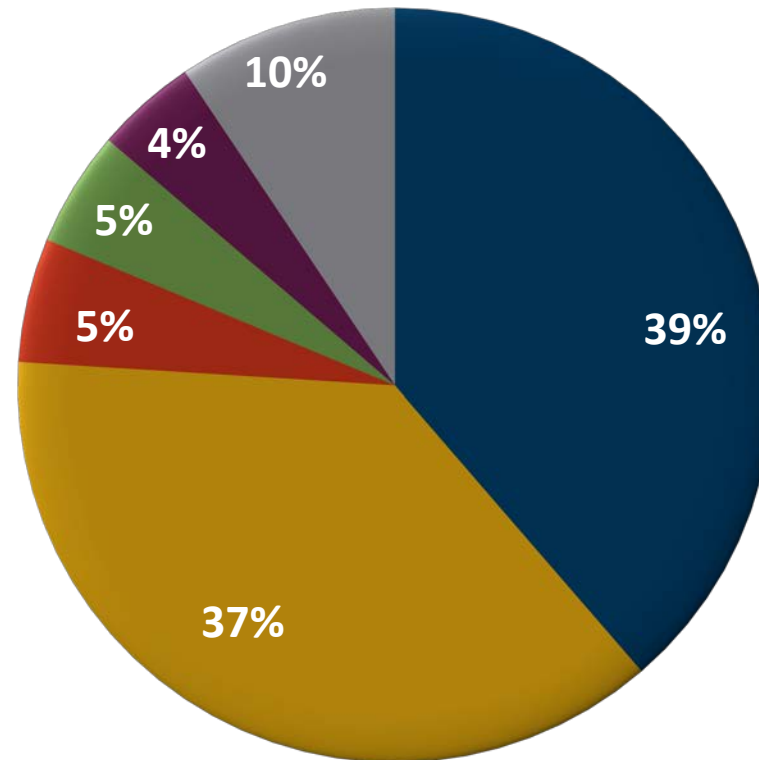

Credit for Prior Learning Hours Awarded by Type Systemwide Academic Year 2018

- Military
- AP
- Institutional Exams
- Industry-Recognized Credentials
- Portfolio
- All other categories