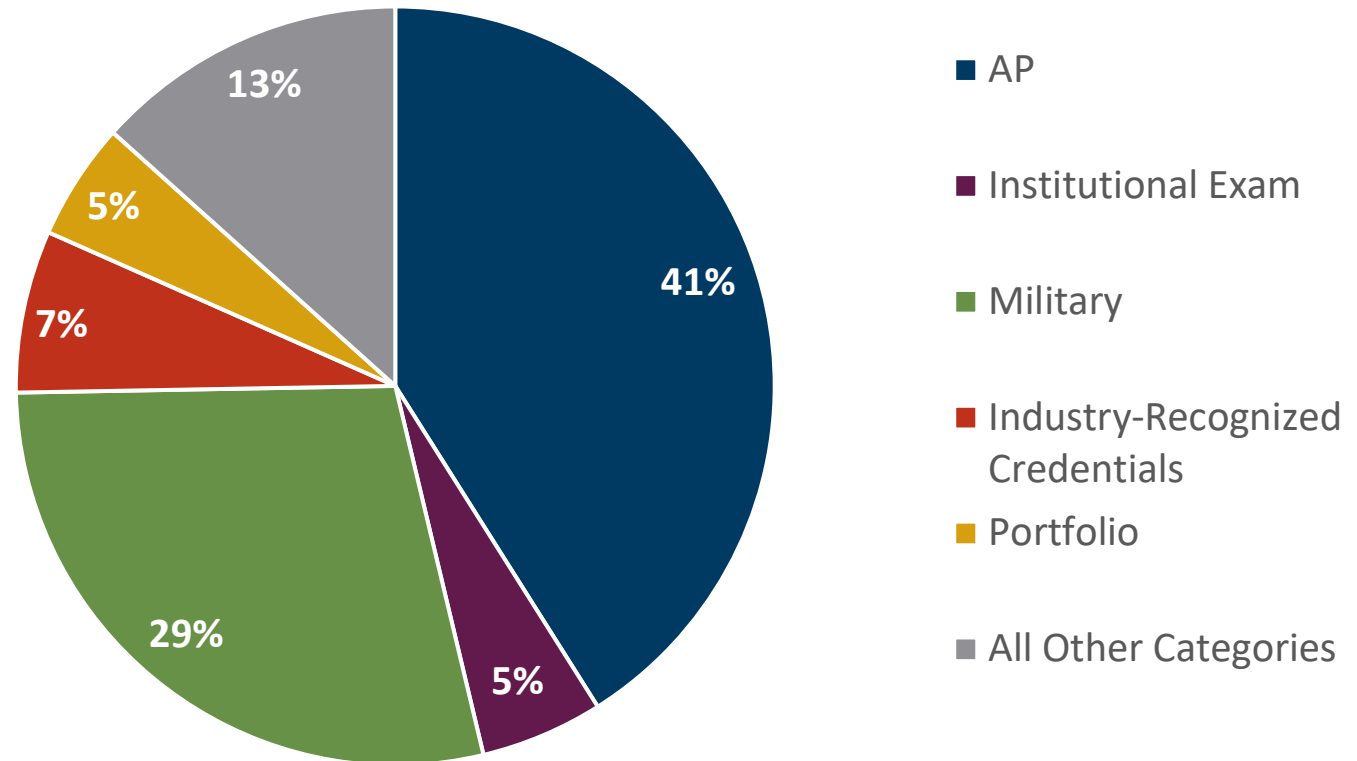

*Totals may not add up due to rounding

TOP CPL Across All Kansas Public Institutions AY2020 / AY2021 Comparison

Academic Year	Advanced Placement	Military	Industry-Recognized Credentials	Institutional Exams	Portfolio	IB	All Other Types	Total*
2021	28,195	19,550	4,753	3,591	3,440	3,118	6,059	68,706
2020	30,886	22,274	4,263	4,058	2,871	3,343	5,086	72,781

*Totals may not add up due to rounding

Credit for Prior Learning Hours Awarded by Type Systemwide Academic Year 2021

Credit for Prior Learning Credit Hours Awarded

Universities	Academic Year 2021
Emporia State University	505
Fort Hays State University	9,375
Kansas State University	7,648
Pittsburg State University	3,572
University of Kansas	19,026
University of Kansas Medical Center	2,562
Wichita State University	8,731
State Universities Total	51,419
Washburn University	2,186